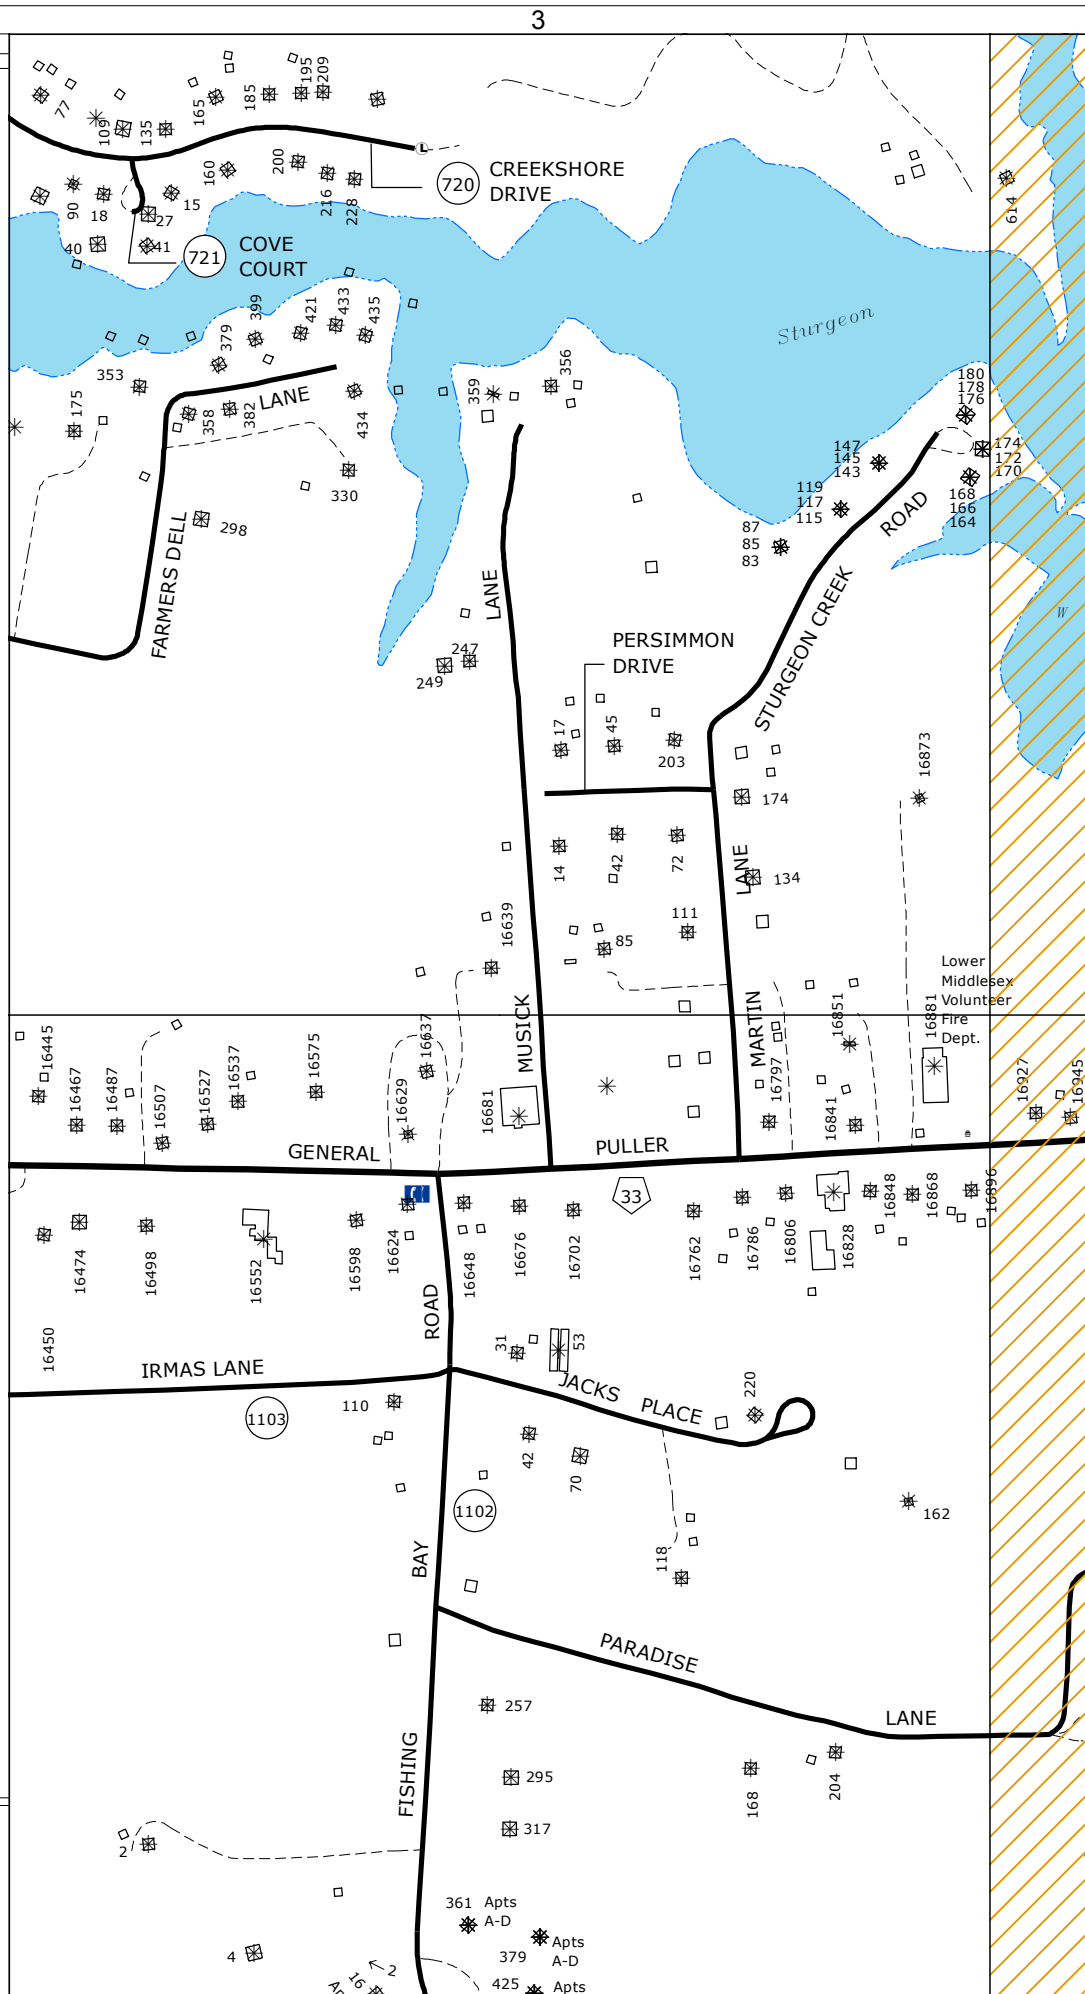

NOTE:
 SEE INSTRUCTION PAGE
 FOR MAP SYMBOLS.

MAP LOCATION

MATCHING
 INSERT SHEETS

-	53-2	54-1
-	53-4	54-3
-	61-2	62-1

9-1-1 PLANIMETRIC MAP OF
 MIDDLESEX
 VIRGINIA

SHEET NO.

53-4

NOTE:
SEE INSTRUCTION PAGE
FOR MAP SYMBOLS.

MAP LOCATION

MATCHING
INSERT SHEETS

-	53-2	54-1
-	53-4	54-3
-	61-2	62-1

9-1-1 PLANIMETRIC MAP OF
MIDDLESEX
VIRGINIA

SHEET NO.

53-4