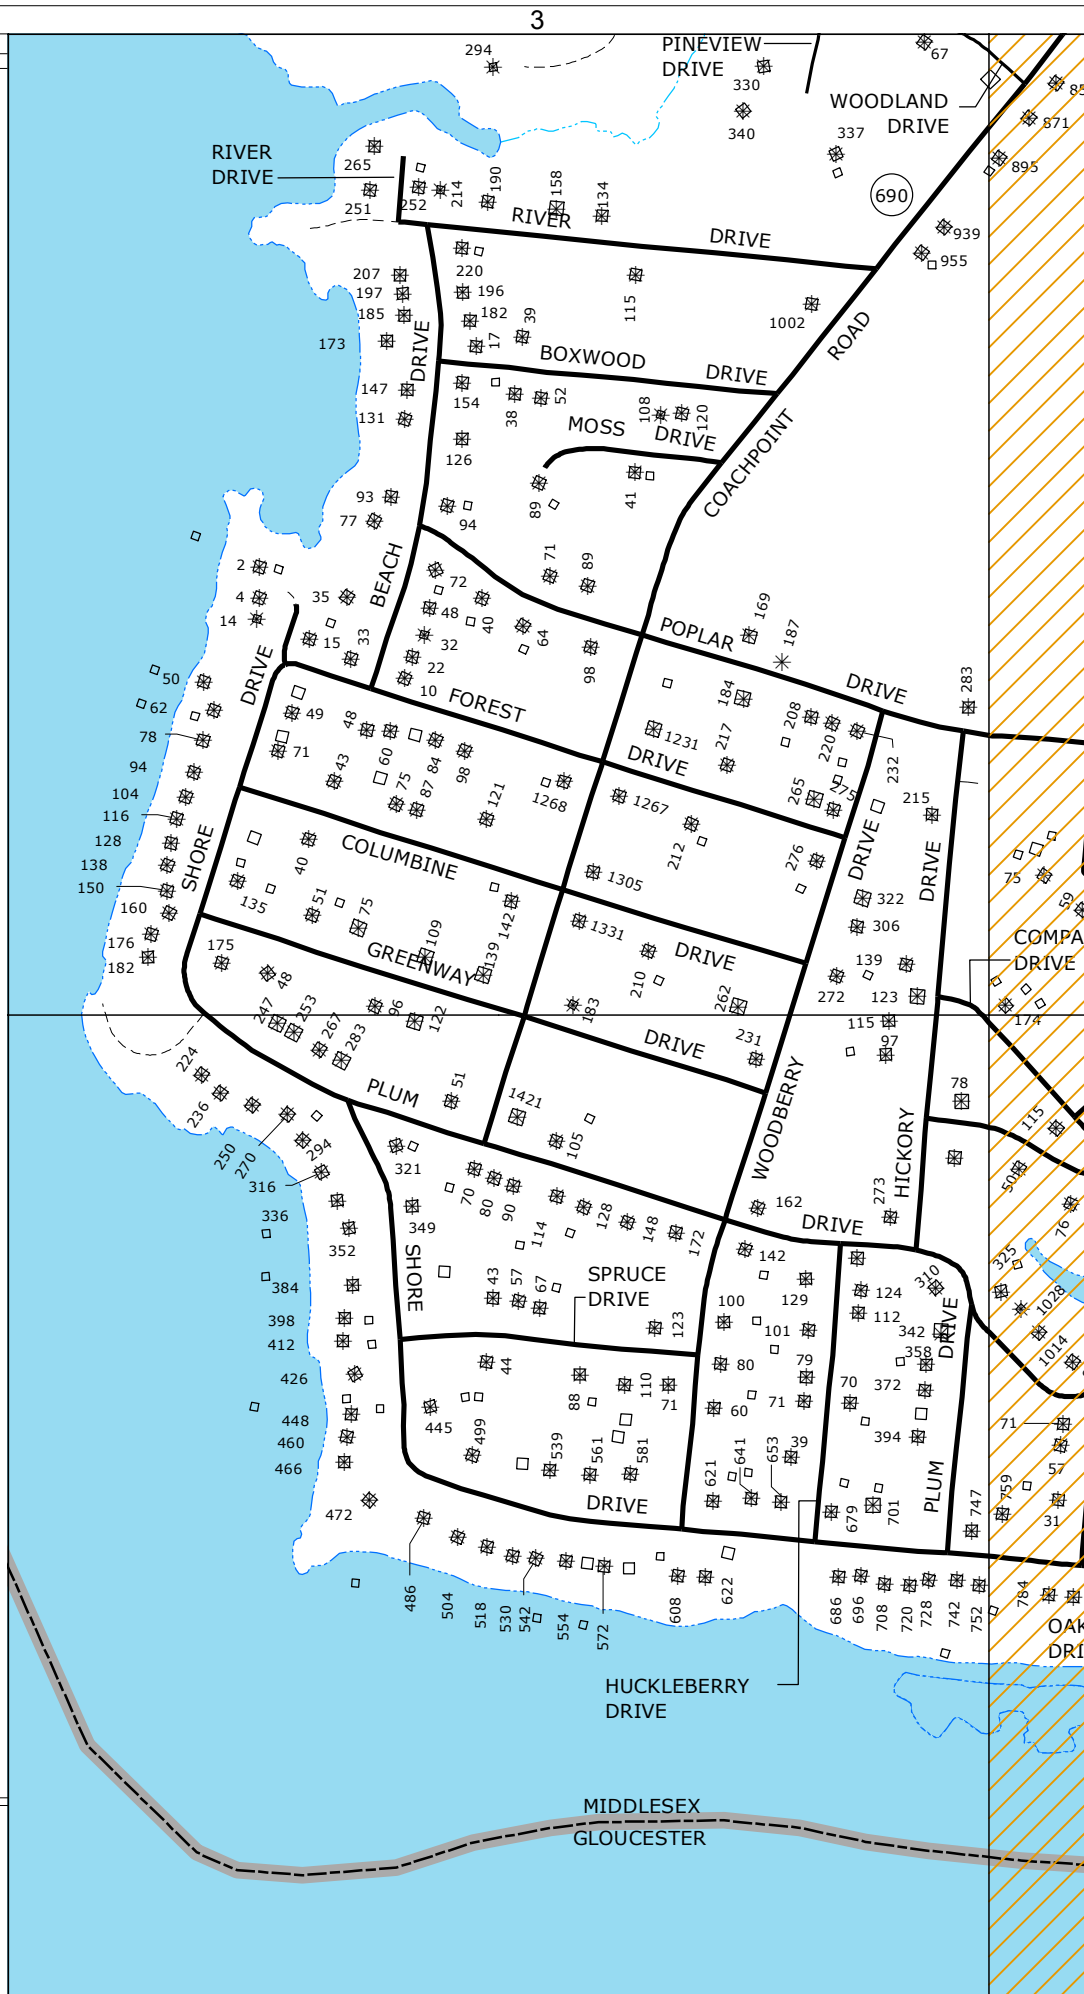

NOTE:
 SEE INSTRUCTION PAGE
 FOR MAP SYMBOLS.

MAP LOCATION

MATCHING
 INSERT SHEETS

| | | |
|---|------|---|
| - | - | - |
| - | 57-5 | - |
| - | - | - |

9-1-1 PLANIMETRIC MAP OF
 MIDDLESEX
 VIRGINIA

SHEET NO.

57-5

NOTE:
SEE INSTRUCTION PAGE
FOR MAP SYMBOLS.

MAP LOCATION

MATCHING
INSERT SHEETS

| | | |
|---|-------------|---|
| - | - | - |
| - | 57-5 | - |
| - | - | - |

9-1-1 PLANIMETRIC MAP OF
MIDDLESEX
VIRGINIA

SHEET NO.

57-5