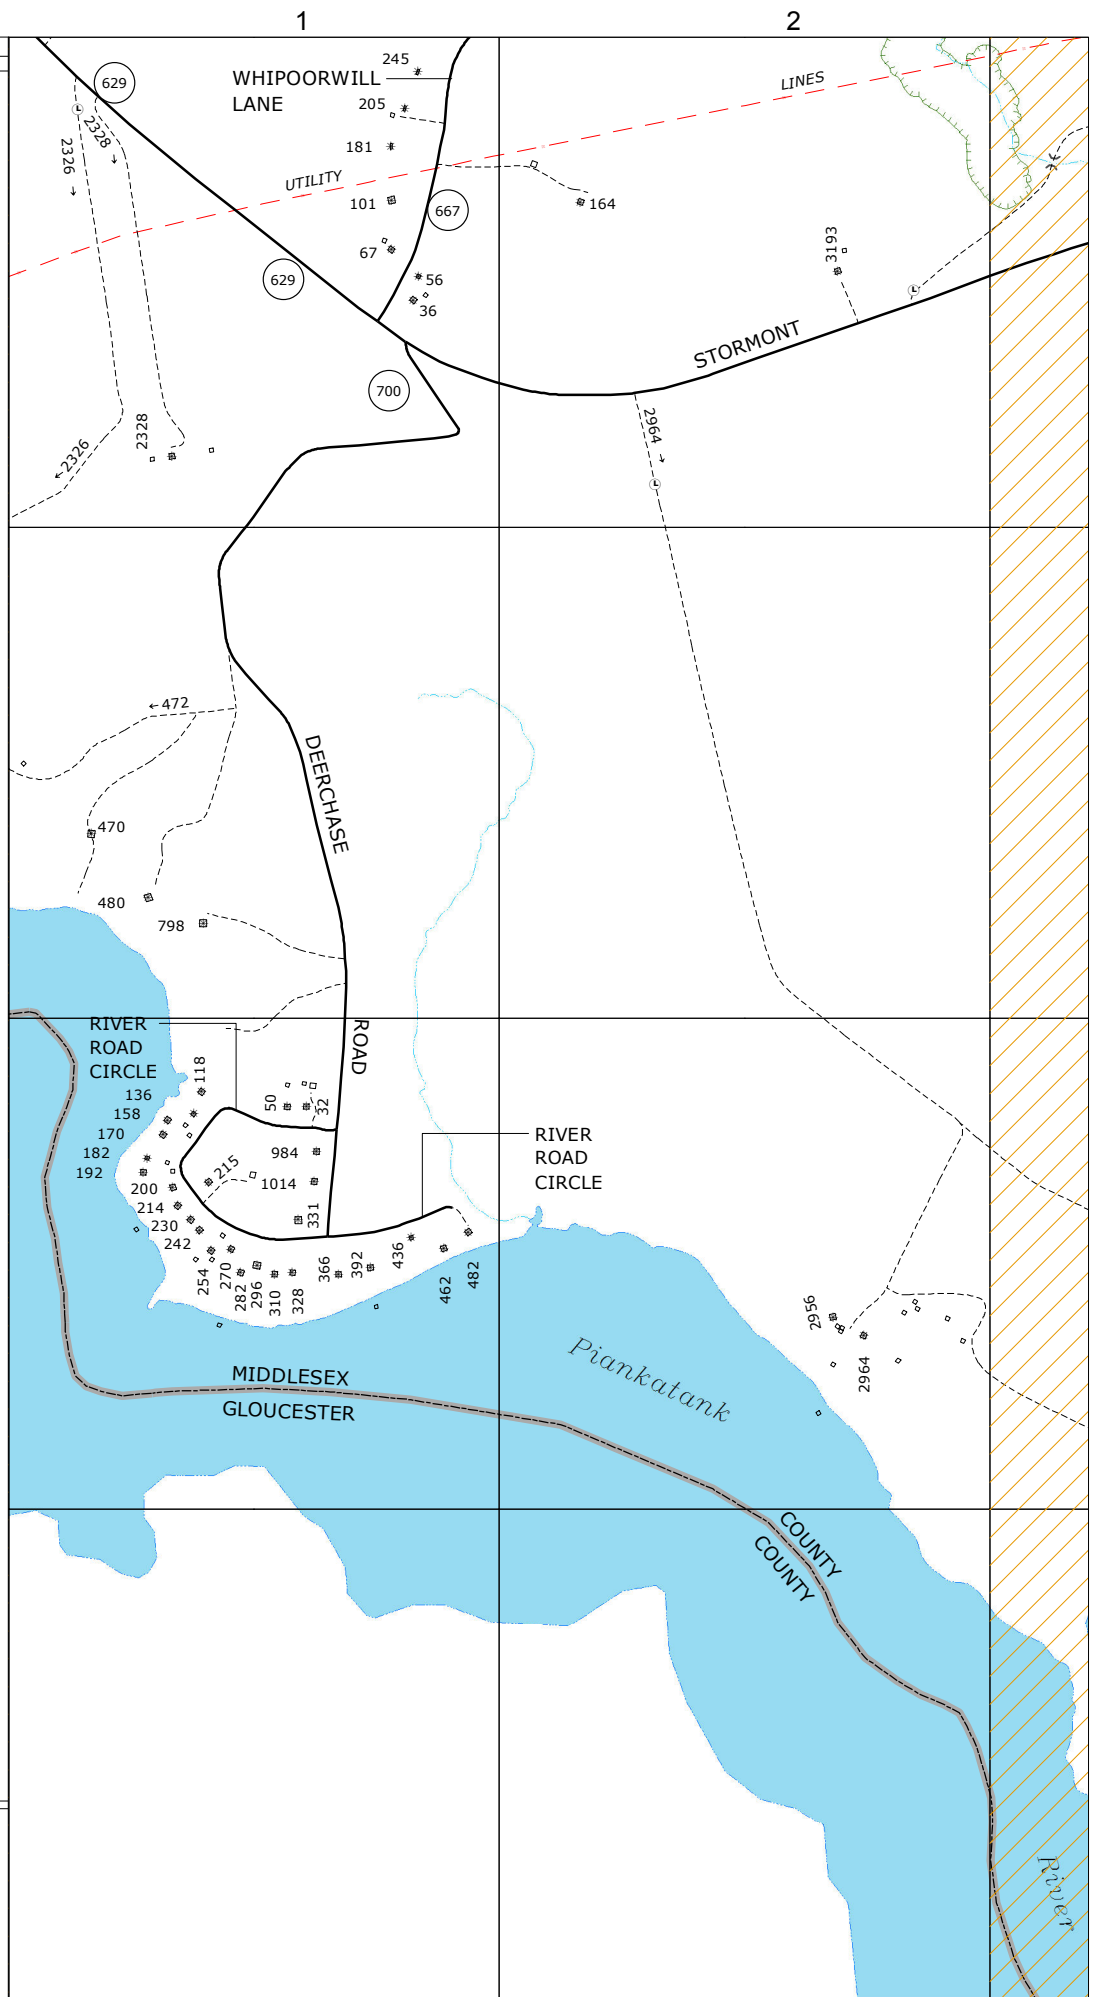

NOTE:  
 SEE INSTRUCTION PAGE  
 FOR MAP SYMBOLS.

MAP LOCATION

MATCHING SHEETS

40	41	42
47	48	49
-	56	57

9-1-1 PLANIMETRIC MAP OF  
 MIDDLESEX  
 VIRGINIA

SHEET NO.

48

3

4

Printed: Sep 09, 2011  
REVISION NOTES  
MSAG, LLC.  
Orange, Virginia 22960

A

NOTE:  
SEE INSTRUCTION PAGE  
FOR MAP SYMBOLS.

MAP LOCATION

B

MATCHING SHEETS

40	41	42
47	48	49
-	56	57

C

D

9-1-1 PLANIMETRIC MAP OF  
MIDDLESEX  
VIRGINIA

SHEET NO.

48