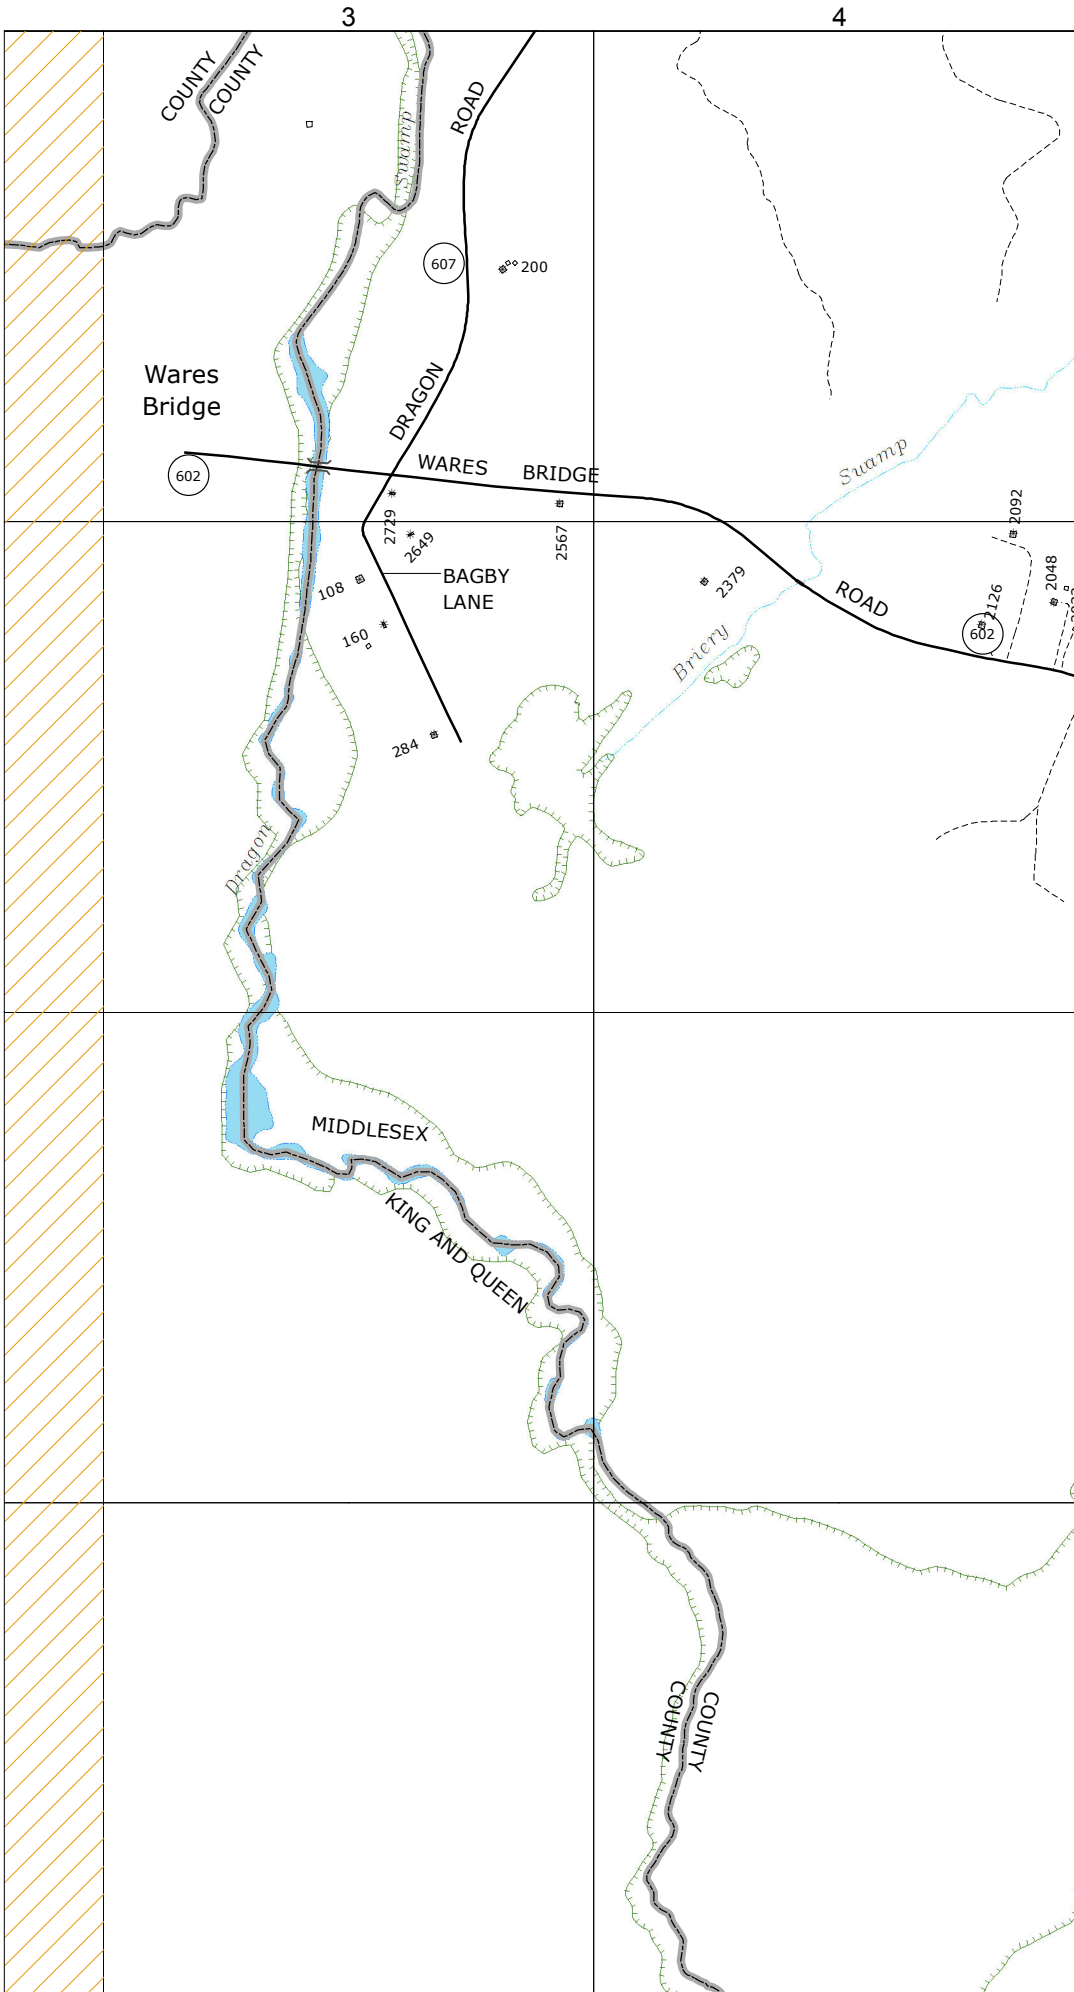

Printed: Sep 09, 2011
REVISION NOTES
MSAG, LLC
Orange, Virginia 22960

A

NOTE:
SEE INSTRUCTION PAGE
FOR MAP SYMBOLS.

MAP LOCATION

B

MATCHING SHEETS

11	12	13
-	17	18
-	22	23

C

D

1

2

COUNTY

Ware
Bridge

602

9-1-1 PLANIMETRIC MAP OF
MIDDLESEX
VIRGINIA

SHEET NO.

17

A

NOTE:
 SEE INSTRUCTION PAGE
 FOR MAP SYMBOLS.

MAP LOCATION

B

MATCHING SHEETS

11	12	13
-	17	18
-	22	23

C

D

9-1-1 PLANIMETRIC MAP OF
 MIDDLESEX
 VIRGINIA

SHEET NO.

17