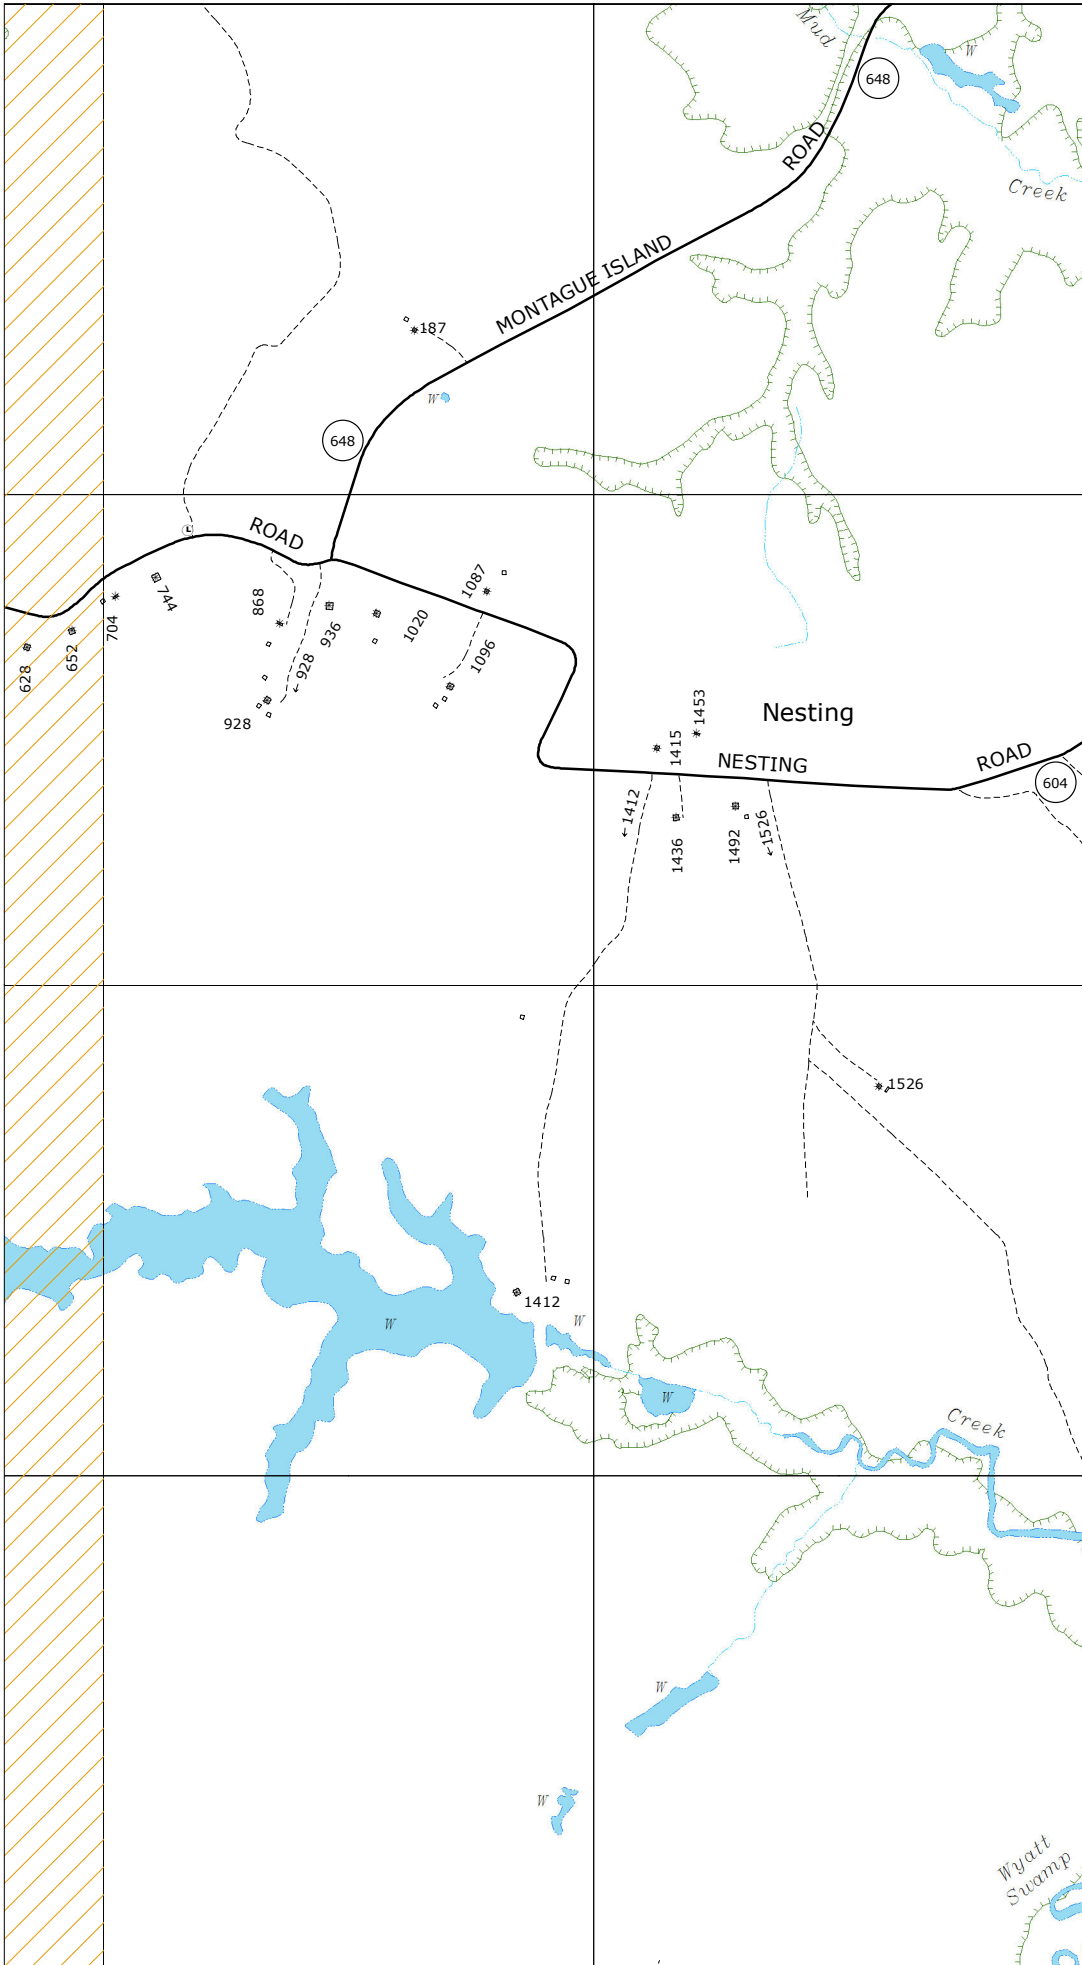

NOTE:
 SEE INSTRUCTION PAGE
 FOR MAP SYMBOLS.

MAP LOCATION

MATCHING SHEETS

2	3	4
7	8	9
13	14	15

9-1-1 PLANIMETRIC MAP OF
 MIDDLESEX
 VIRGINIA

SHEET NO.

8

3

4

Printed: Sep 09, 2011
REVISION NOTES
MSAG, LLC.
Orange, Virginia 22960

A

B

C

D

NOTE:
SEE INSTRUCTION PAGE
FOR MAP SYMBOLS.

MAP LOCATION

MATCHING SHEETS

2	3	4
7	8	9
13	14	15

9-1-1 PLANIMETRIC MAP OF
MIDDLESEX
VIRGINIA

SHEET NO.

8