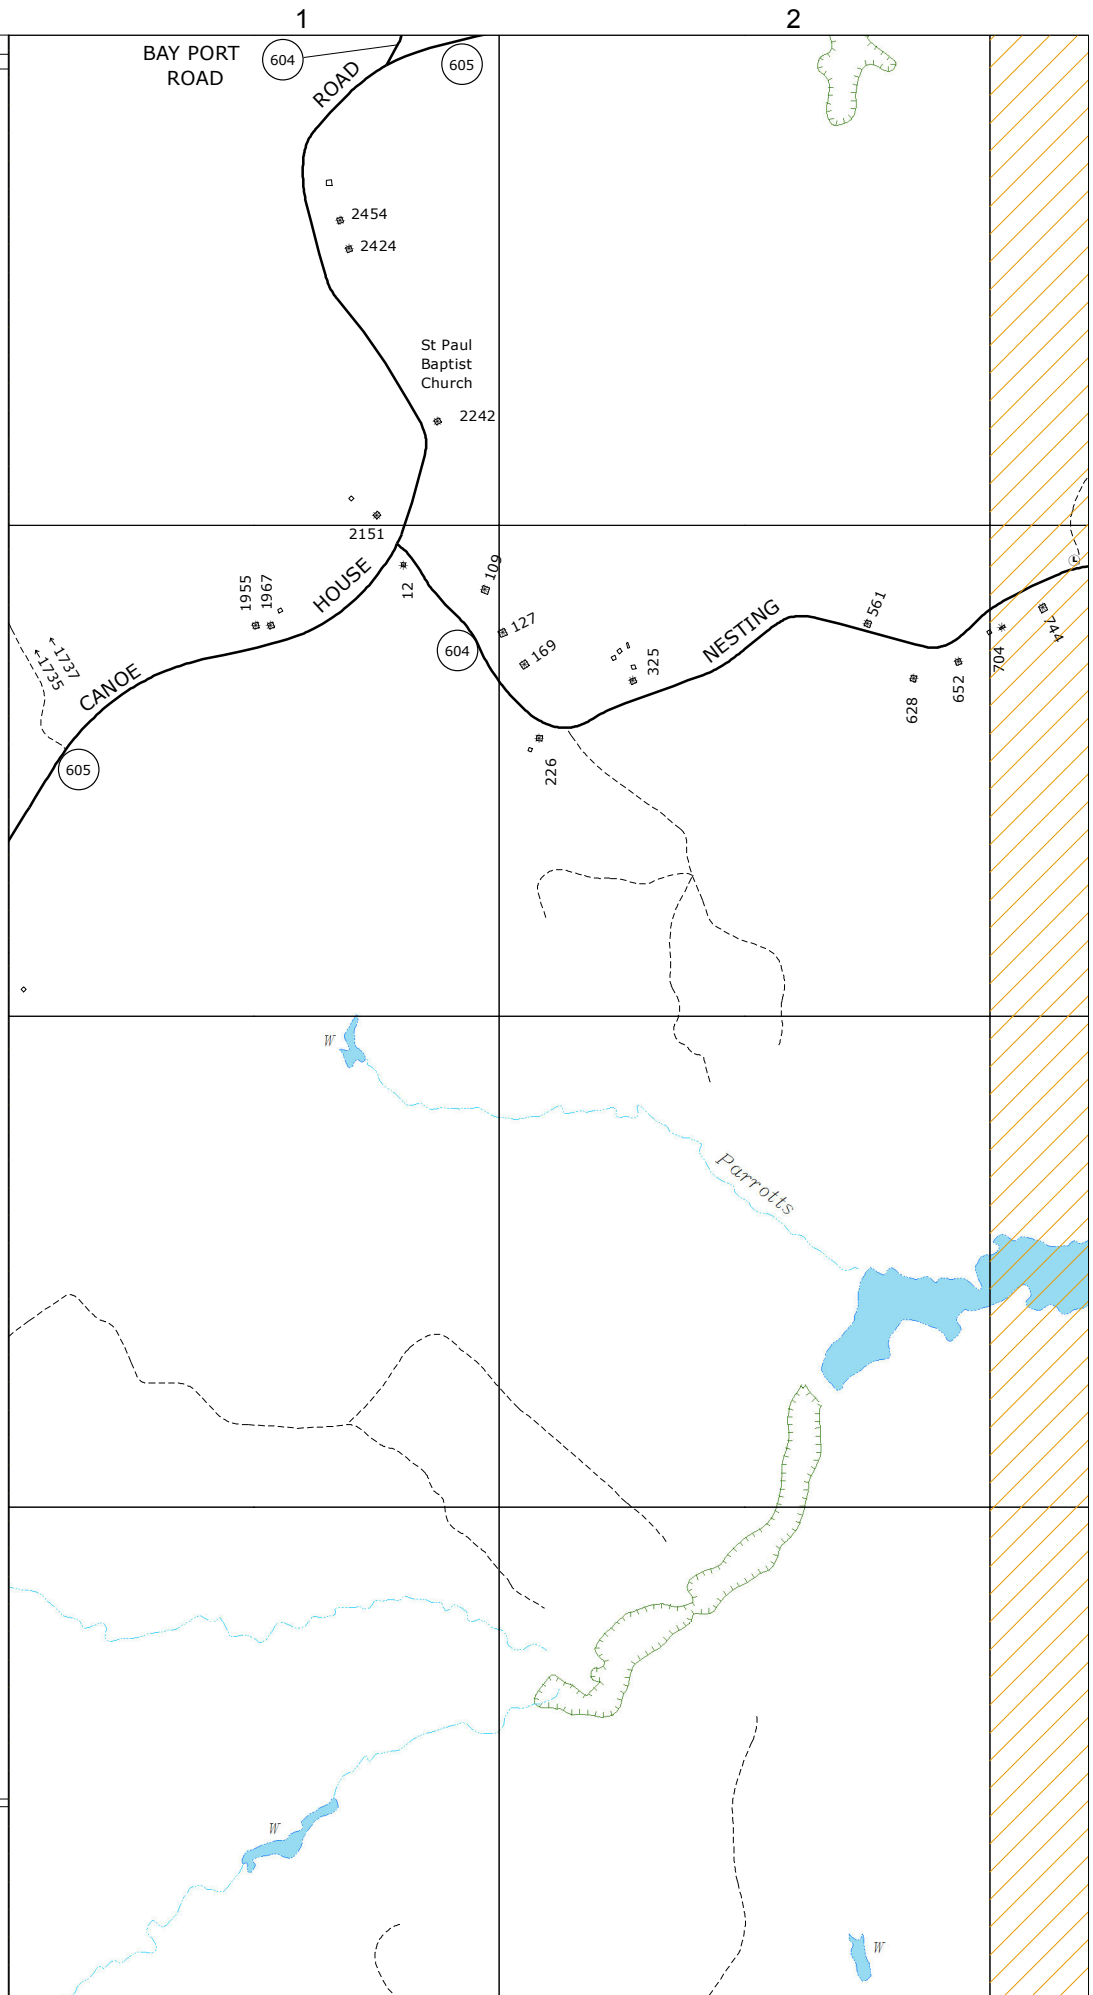

NOTE:
 SEE INSTRUCTION PAGE
 FOR MAP SYMBOLS.

MAP LOCATION

MATCHING SHEETS

2	3	4
7	8	9
13	14	15

9-1-1 PLANIMETRIC MAP OF
 MIDDLESEX
 VIRGINIA

SHEET NO.

8

3

4

Printed: Sep 09, 2011
REVISION NOTES
MSAG, LLC.
Orange, Virginia 22960

A

B

C

D

NOTE:
SEE INSTRUCTION PAGE
FOR MAP SYMBOLS.

MAP LOCATION

MATCHING SHEETS

2	3	4
7	8	9
13	14	15

9-1-1 PLANIMETRIC MAP OF
MIDDLESEX
VIRGINIA

SHEET NO.

8